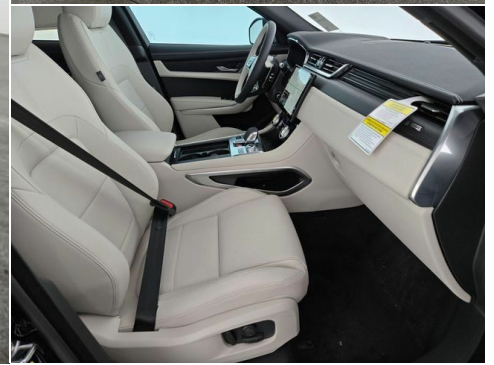

2026 F-PACE

MSRP $61,463

F-PACE P250 R-DYNAMIC S Automatic

Model Year	Transmission	Bodystyle	Exterior Color	Interior Trim	Vin
2026	Automatic	4 Door SUV	Portofino Blue	Light Oyster w/ Ebony/Light Oyster interior	SADCT2EX9TA757424

Retailer Comments

Portofino Blue Metallic 2026 Jaguar F-PACE P250 R-Dynamic S AWD 8-Speed Automatic 2.0L I4 Turbocharged 13 Speakers, 20" Wheels, 4-Wheel Disc Brakes, ABS brakes, Air Conditioning, Alloy wheels, AM/FM radio: SiriusXM, Apple CarPlay/Android Auto, Auto High-beam Headlights, Auto tilt-away steering wheel, Auto-dimming door mirrors, Auto-dimming Rear-View mirror, Automatic temperature control, Brake assist, Bright Exterior Pack, Bumpers: body-color, Compass, Delay-off headlights, Driver door bin, Driver vanity mirror, Dual front impact airbags, Dual front side impact airbags, Electronic Stability Control, Emergency communication system: Remote SOS Emergency Call, Exterior Parking Camera Rear, Four wheel independent suspension, Front anti-roll bar, Front Bucket Seats, Front Center Armrest, Front dual zone A/C, Front fog lights, Front reading lights, Fully automatic headlights, Garage door transmitter: HomeLink, Heads-Up Display, Heated door mirrors, Heated front seats, Heated Front Sport Seats, Heated steering wheel, Illuminated entry, Leather Shift Knob, Leather steering wheel, Low tire pressure warning, Memory seat, Navigation system: Pivi Pro (Connected Navigation), Occupant sensing airbag, Outside temperature display, Overhead airbag, Overhead console, Panic alarm, Passenger door bin, Passenger vanity mirror, Perforated Duoleather Seat Trim, Power door mirrors, Power driver seat, Power Liftgate, Power moonroof, Power passenger seat, Power steering, Power windows, Radio data system, Radio: Meridian 400W Sound System, Rain sensing wipers, Rear anti-roll bar, Rear fog lights, Rear reading lights, Rear seat center armrest, Rear window defroster, Rear window wiper, Remote keyless entry, Satin Charcoal Ash Veneer, Security system, Speed control, Speed-sensing steering, Split folding rear seat, Spoiler, Sport steering wheel, Steering wheel memory, Steering wheel mounted audio controls, Tachometer, Telescoping steering wheel, Tilt steering wheel, Traction control, Trip computer, Turn signal indicator mirrors, Variably intermittent wipers, Wheel Protection Pack with Chrome Locks, Wheels: 19" Diamond Turned (style 5103), Wheels: 20" Diamond Turned (style 5031).22/27 City/Highway MPG