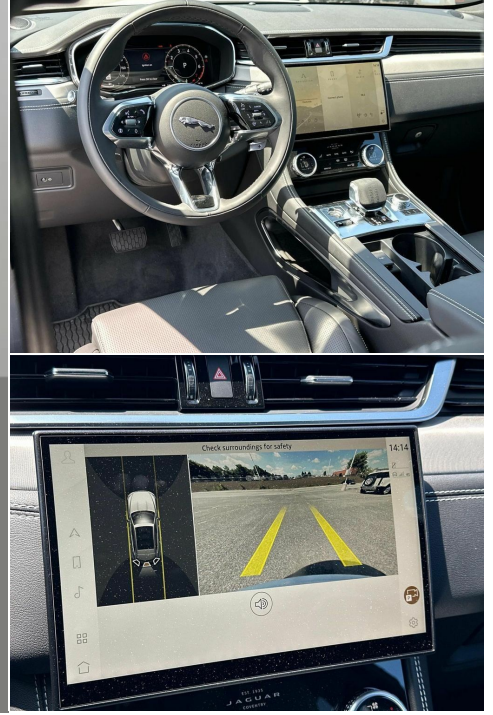

2025 F-PACE

MSRP $68,353

F-PACE P250 R-DYNAMIC S Automatic

Model Year	Transmission	Bodystyle	Exterior Color	Interior Trim	Vin
2025	Automatic	4 Door SUV	Fuji White	Ebony Windsor leather seats	SADCT2EX5SA743664

Retailer Comments

Fuji White 2025 Jaguar F-PACE P250 AWD 8-Speed Automatic 2.0L I4 TurbochargedFuji WhiteEbony Adaptive Dynamics, Configurable Dynamics, Emergency Pack, Front Fog Lights, Interactive Driver Display, Wheels: 21" Gloss Black (Style 5105).22/27 City/Highway MPG

Jaguar West Columbia

12500 New Car Dr,
Clarksville,
MD,
21029
United States
(443) 535-1000

OPENING TIMES

Monday	09:00 - 21:00
Tuesday	09:00 - 21:00
Wednesday	09:00 - 21:00
Thursday	09:00 - 21:00
Friday	09:00 - 21:00
Saturday	09:00 - 18:00
Sunday	12:00 - 17:00

Every effort has been made to ensure the accuracy of the information above, however, errors may occur. Do not rely entirely on this information but check with your retailer about items which may affect your decision to purchase.